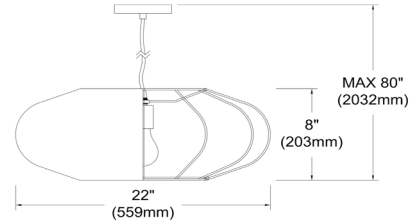

ZOE-221P-WH-900 - Zoey 1LT Zoey Pendant White Shade, Fabric Diff, White

1 Light Zoey Pendant Lycra White Shade, Fabric Diffuser, White

ZOE-221P-WH-900

Height	8"
Width/Length	20"
Depth	20"
Weight	3 lbs

Body Material	Metal
Finish/Color	White
Type of Finish	Lycra

Light Qty	1
Light Base	E26
Light Max Watt	100
Light Inc	No

Dimmable	Dimmable
LED Compatible	LED Compatible
Total Wattage	100W

Second Material	Metal
Second Finish/Color	Polished Chrome
Second Type of Finish	Electroplated

Rated For	Dry Location
Voltage	120V

Approval	cUL or equivalent
Warranty	1 Year
Install Position	Ceiling

Extension Length	72
-------------------------	----

Date:	Notes:
Fixture Type:	
Job Name:	

Lighting | LED | Shades | Custom Designs