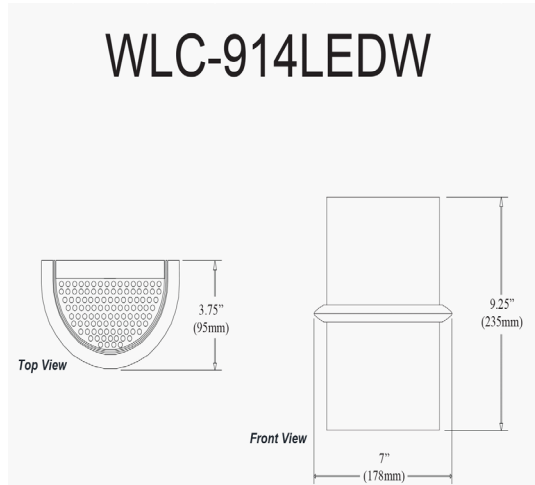

WLC-914LEDW-AGB - Wallace 14W Wall Sconce, AGB w/ Opal Glass

14W Wall Sconce, Aged Brass w/ Opal Glass

| | |
|---------------------|-------|
| Height | 9.25" |
| Width/Length | 7" |
| Depth | 3.75" |
| Weight | 2 lbs |

| | |
|-----------------------|-------|
| Body Material | Glass |
| Finish/Color | White |
| Type of Finish | Opal |

| | |
|-----------------------|-------------|
| Light Qty | 1 |
| Light Base | LED |
| Light Max Watt | 14 |
| Light Inc | Yes |
| Light Lumens | 900 |
| Light CRI | 90+ |
| Light CCT | 3000K |
| Light Life | 30000 Hours |