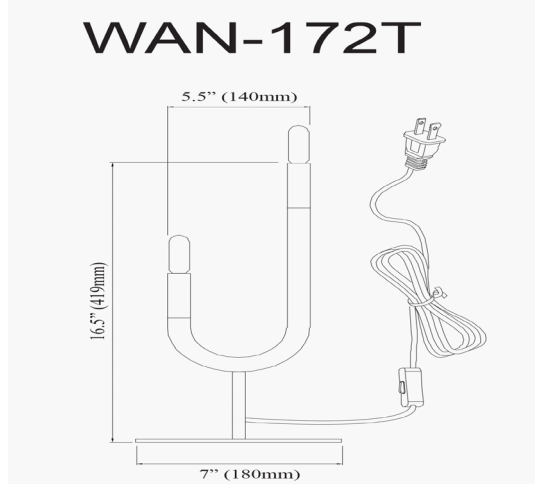

# WAN-172T-MB - Wand 2LT Incandescent Table Lamp, MB

2 Light Incandescent Table Lamp, Matte Black

<b>Height</b>	16.5"
<b>Width/Length</b>	5.5"
<b>Depth</b>	1"
<b>Weight</b>	4 lbs

<b>Body Material</b>	Metal
<b>Finish/Color</b>	Matte Black
<b>Type of Finish</b>	Painted

<b>Light Qty</b>	2
<b>Light Base</b>	E12
<b>Light Max Watt</b>	60
<b>Light Inc</b>	No

<b>Dimmable</b>	Not Dimmable
<b>LED Compatible</b>	LED Compatible
<b>Total Wattage</b>	120W

<b>Rated For</b>	Dry Location
<b>Voltage</b>	120V

<b>Approval</b>	cUL or equivalent
<b>Warranty</b>	1 Year Limited
<b>Install Position</b>	Table Lamp (Decorative)

Date:	Notes:
Fixture Type:	
Job Name:	

Lighting | LED | Shades | Custom Designs

www.dainolite.com 1-888-564-1262 dainolite@dainolite.com