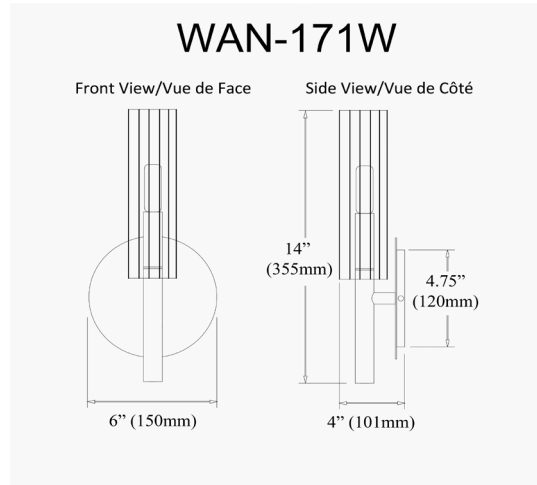

WAN-171W-MB-AGB-FR - Wand 1LT Incandescent Wall Sconce, MB & AGB w/ FR Glass

1 Light Incandescent Wand Wall Sconce Matte Black & Aged Brass w/ Frosted Glass

Height	14"
Width/Length	6"
Depth	4"
Weight	2 lbs

Body Material	Metal
Finish/Color	Matte Black
Type of Finish	Painted

Light Qty	1
Light Base	E12
Light Max Watt	60
Light Inc	No

Dimmable	Dimmable
LED Compatible	LED Compatible
Total Wattage	60W

Second Material	Glass
Second Finish/Color	Frosted