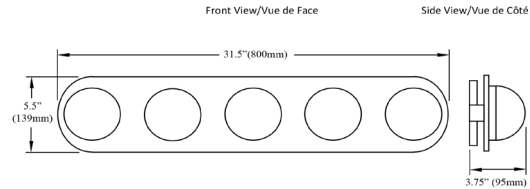

VLM-3550LEDW-MB-CLR - Velma 50W Vanity, MB w/ CLR Glass

50W Vanity Matte Black with Clear Glass

VLM-3550LEDW

Height	5.5"
Width/Length	34.75"
Depth	3.75"
Weight	15 lbs

Body Material	Glass
Finish/Color	Clear
Type of Finish	Bubbly