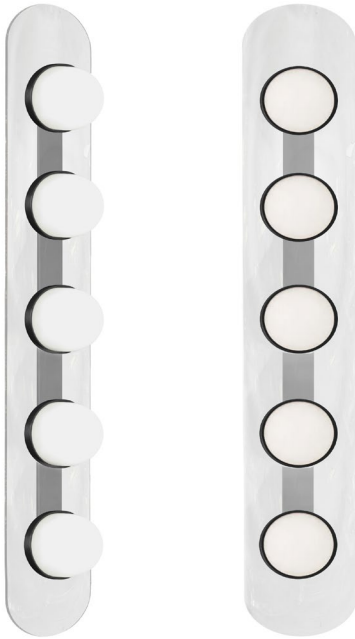

VLM-3550LEDW-MB-CLR - Velma 50W Vanity, MB w/ CLR Glass

50W Vanity Matte Black with Clear Glass

VLM-3550LEDW

Height	5.5"
Width/Length	34.75"
Depth	3.75"
Weight	15 lbs

Body Material	Glass
Finish/Color	Clear
Type of Finish	Bubbly

Light Qty	5
Light Base	LED
Light Max Watt	10
Light Inc	Yes
Light Lumens	4725(Initial) 1725(Delivered)
Light CRI	90+
Light CCT	3000K
Light Life	30000 Hours

Dimmable	Dimmable
LED Compatible	Integrated LED
Total Wattage	50W

Second Material	Metal
Second Finish/Color	Matte Black
Second Type of Finish	Painted

Rated For	Damp Location
Voltage	120V

Approval	cUL or equivalent
Warranty	3 Years Limited
Install Position	Wall

Date:	Notes:
Fixture Type:	
Job Name:	