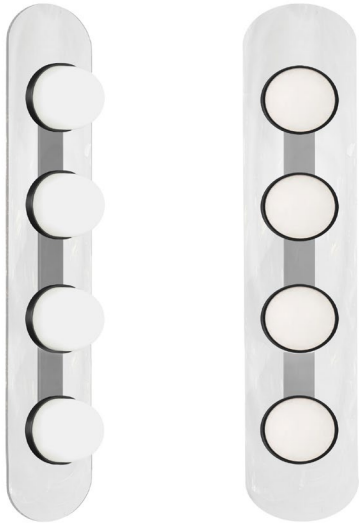

VLM-2840LEDW-MB-CLR - Velma 40W Vanity, MB w/ CLR Glass

40W Vanity Matte Black with Clear Glass

VLM-2840LEDW

Height	5.5"
Width/Length	27.5"
Depth	3.75"
Weight	12 lbs

Body Material	Glass
Finish/Color	Clear
Type of Finish	Bubbly

Light Qty	4
Light Base	LED
Light Max Watt	10
Light Inc	Yes
Light Lumens	3780(Initial) 1380(Delivered)
Light CRI	90+
Light CCT	3000K
Light Life	30000 Hours

Dimmable	Dimmable
LED Compatible	Integrated LED
Total Wattage	40W

Second Material	Metal
Second Finish/Color	Matte Black
Second Type of Finish	Painted

Rated For	Damp Location
Voltage	120V

Approval	cUL or equivalent
Warranty	3 Years Limited
Install Position	Wall

Date:	Notes:
Fixture Type:	
Job Name:	