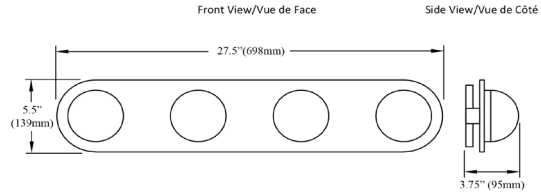

VLM-2840LEDW-MB-CLR - Velma 40W Vanity, MB w/ CLR Glass

40W Vanity Matte Black with Clear Glass

VLM-2840LEDW

Height	5.5"
Width/Length	27.5"
Depth	3.75"
Weight	12 lbs

Body Material	Glass
Finish/Color	Clear
Type of Finish	Bubbly