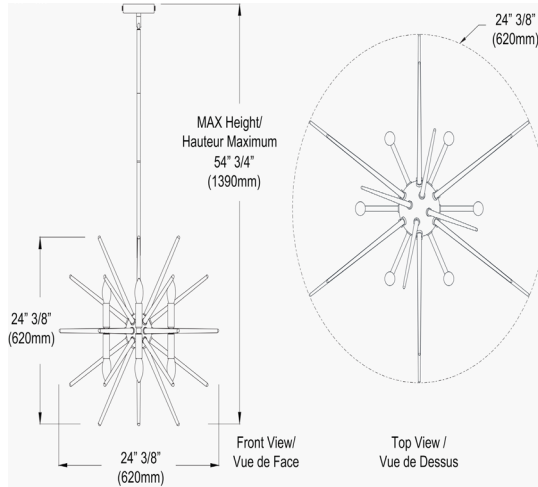

VEL-2412C-PC - Vela 12LT Incandescent Chand, Polished Chrome Finish

12 Light Incandescent Chandelier, Polished Chrome Finish with Clear Acrylic Spikes

Height	24.5"
Width/Length	24.5"
Depth	24.5"
Weight	10 lbs

Body Material	Metal
Finish/Color	Polished Chrome
Type of Finish	Electroplated

Light Qty	12
Light Base	E12
Light Max Watt	60
Light Inc	No

Dimmable	Dimmable
LED Compatible	LED Compatible
Total Wattage	720W

Second Material	Acrylic
Second Finish/Color	Clear
Second Type of Finish	Electroplated

Rated For	Dry Location
Voltage	120V

Approval	cUL or equivalent
Warranty	1 Year Limited
Install Position	Ceiling

Extension Length	39 (8+11+20)
-------------------------	--------------