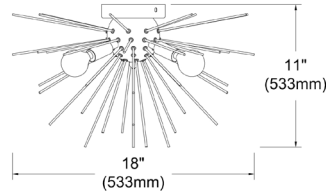

VEG-184FH-MB - Vega 4LT Incandescent Flush Mount, MB

4 Light Incandescent Flush Mount, Matte Black

VEG-184FH

Height	11"
Width/Length	18"
Depth	18"
Weight	6 lbs

Body Material	Metal
Finish/Color	Black
Type of Finish	Painted