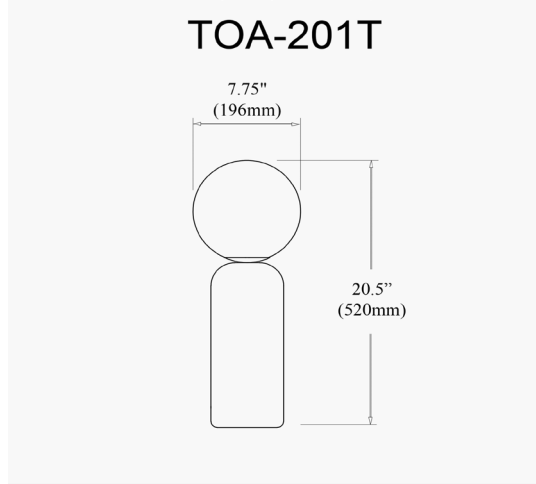

TOA-201T-MW - Toria 1LT Incandescent Table Lamp, MW w/ WH Glass

1 Light Incandescent Toria Table Matte White w/ White Glass

Height	20.5"
Width/Length	7.75"
Depth	7.75"
Weight	3 lbs
Body Material	Ceramic
Finish/Color	Matte White
Type of Finish	Painted
Light Qty	1
Light Base	E26
Light Max Watt	40
Light Inc	No

Dimmable	Not Dimmable
LED Compatible	LED Compatible
Total Wattage	40W
Second Material	Glass
Second Finish/Color	White
Second Type of Finish	Opal
Rated For	Damp Location
Voltage	120V
Approval	cUL or equivalent
Warranty	1 Year Limited
Install Position	Table