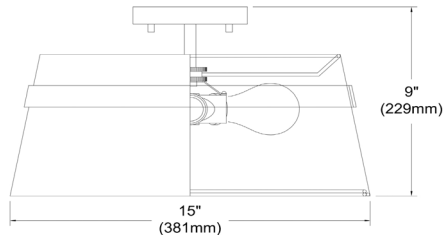

SYM-153SF-PC-WH - Symphony 3LT Semi-Flush Mount, PC w/ WH Shade

3 Light Incandescent Polished Chrome Semi-Flush Mount w/ White Shade

SYM-153SF

Height	8.75"
Width/Length	15"
Depth	15"
Weight	3 lbs
Body Material	Fabric
Finish/Color	White
Type of Finish	Fabric
Light Qty	3
Light Base	E26
Light Max Watt	60
Light Inc	No

Dimmable	Dimmable
LED Compatible	LED Compatible
Total Wattage	180W
Second Material	Metal
Second Finish/Color	Polished Chrome
Second Type of Finish	Painted
Rated For	Dry Location
Voltage	120V
Approval	cUL or equivalent
Warranty	1 Year Limited
Install Position	Ceiling