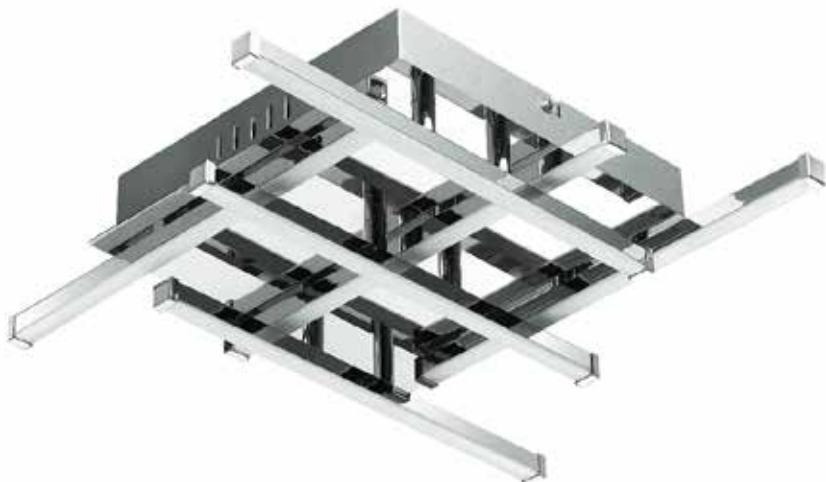

SUM-1414FH-PC - 18W Flush Mount PC w/ WH Acrylic Diffuser

18W LED Flushmount PC w/ WH Acrylic Diffuser

Height	3.25	No. of Bulbs	6
Width/Length	14.75	LED Compatible	Integrated LED
Depth	14.75	Total Wattage	18
Weight	8		
Body Material	Stainless Steel	Second Finish/Color	White
Finish/Color	Polished Chrome		
Type of Finish	Electroplated		
Bulb 1 Amount	6	Rated For Voltage	Damp Location 120
Bulb 1 Base Type	LED		
Bulb 1 Max Watt.	3	Approval	cUL or equivalent
Bulb 1 Included	Yes	Warranty	5 Year Limited
Bulb 1 Lumens	1100	Instal Position	Ceiling
Bulb 1 CRI	80+		

Date:	Notes:
Fixture Type:	
Job Name:	

Lighting • LED • Shades • Custom Designs

TORONTO | BUFFALO | LIGHTFAIR | DALLAS MARKET CENTRE # 4303

www.dainolite.com |
 1-888-564-1262 |
 dainolite@dainolite.com
[/dainolite](https://www.facebook.com/dainolite) |
 [/dainoliteld](https://www.instagram.com/dainoliteld) |
 [/dainolite](https://www.youtube.com/dainolite)