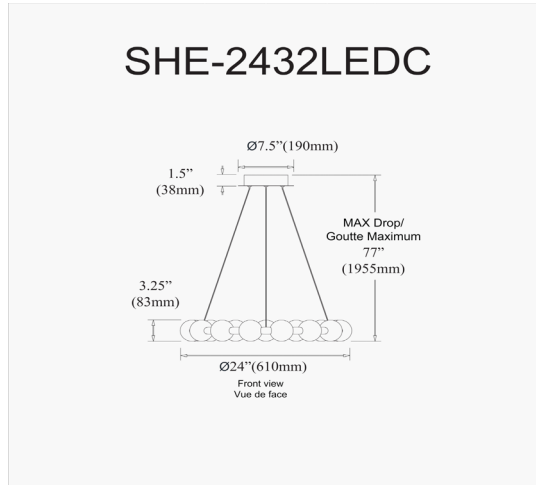

# SHE-2432LEDC-PC - Shelby 24W Chandelier, PC w/ WH Acrylic Diffuser

24W Polished Chrome Chandelier w/ White Acrylic

LED

<b>Height</b>	3.25"
<b>Width/Length</b>	24"
<b>Depth</b>	24"
<b>Weight</b>	10 lbs

<b>Body Material</b>	Acrylic
<b>Finish/Color</b>	White
<b>Type of Finish</b>	Frosted

<b>Light Qty</b>	1
<b>Light Base</b>	LED
<b>Light Max Watt</b>	24
<b>Light Inc</b>	Yes
<b>Light Lumens</b>	1800
<b>Light CRI</b>	80+
<b>Light CCT</b>	3000K
<b>Light Life</b>	30000 Hours

<b>Dimmable</b>	Dimmable
<b>LED Compatible</b>	Integrated LED
<b>Total Wattage</b>	24W

<b>Second Material</b>	Metal
<b>Second Finish/Color</b>	Polished Chrome
<b>Second Type of Finish</b>	Electroplated

<b>Rated For</b>	Damp Location
<b>Voltage</b>	120V

<b>Approval</b>	cUL or equivalent
<b>Warranty</b>	3 Years Limited
<b>Install Position</b>	Ceiling