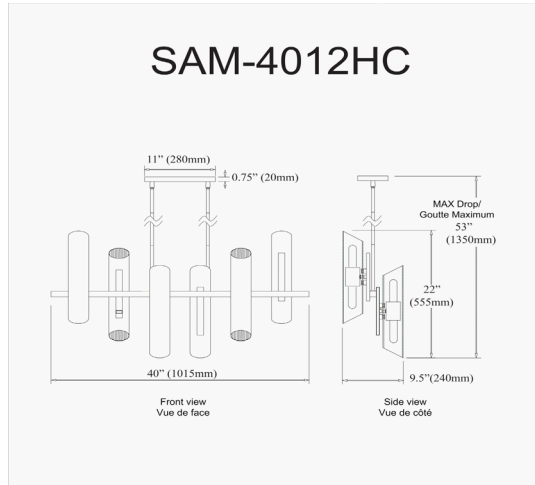

SAM-4012HC-PC - Samantha 12LT Horiz Chandelier, PC w/ Clear Fluted Glass

12 Light Horizontal Polished Chrome Chandelier w/ Clear Fluted Glass

Height	22"
Width/Length	40"
Depth	9.5"
Weight	17 lbs
Body Material	Metal
Finish/Color	Polished Chrome
Type of Finish	Electroplated
Light Qty	12
Light Base	E26
Light Max Watt	60
Light Inc	No

Dimmable	Dimmable
LED Compatible	LED Compatible
Total Wattage	720W
Second Material	Glass
Second Finish/Color	Clear
Second Type of Finish	Glass
Rated For	Damp Location
Voltage	120V
Approval	cUL or equivalent
Warranty	1 Year Limited
Install Position	Ceiling

Extension Length 39 (8+11+20)

Date:	Notes:
Fixture Type:	
Job Name:	

Lighting | LED | Shades | Custom Designs

www.dainolite.com | 1-888-564-1262 | dainolite@dainolite.com