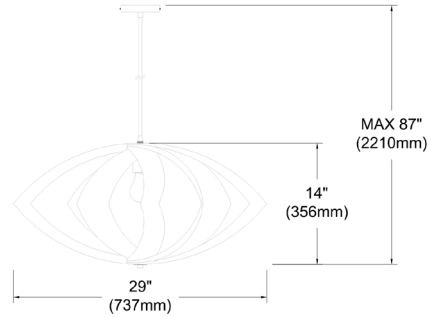

RTM-301P-MB-500 - Rotem 1LT Incandescent Pendant, MB w/ GRY Shade

1 Light Incandescent Pendant Matte Black with Grey Shade

RTM-301P-MB-500

Height	15"
Width/Length	30"
Depth	30"
Weight	4 lbs

Body Material	Felt
Finish/Color	Grey

Light Qty	1
Light Base	E26
Light Max Watt	100
Light Inc	No

Dimmable	Dimmable
LED Compatible	LED Compatible
Total Wattage	100W

Second Material	Metal
Second Finish/Color	Matte Black
Second Type of Finish	Painted