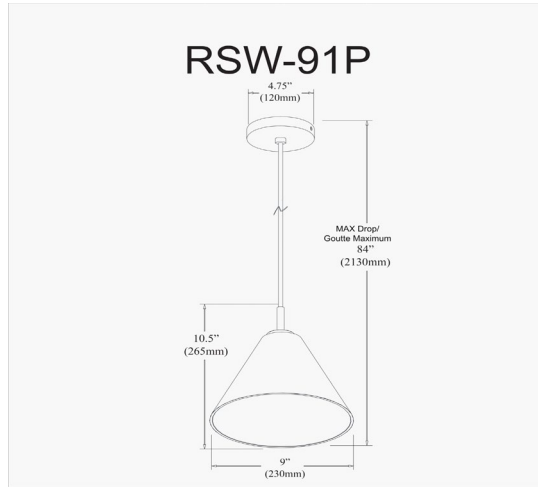

RSW-91P-PC-CLR - Roswell 1LT Pendant, PC w/ Clear Glass

1 Light Incandescent Pendant, Polished Chrome with Clear Glass

Height	10.5"
Width/Length	9"
Depth	9"
Weight	2.2 lbs

Body Material	Metal
Finish/Color	Polished Chrome
Type of Finish	Electroplated

Light Qty	1
Light Base	E26
Light Max Watt	60
Light Inc	No

Dimmable	Dimmable
LED Compatible	LED Compatible
Total Wattage	60W

Second Material	Glass
Second Finish/Color	Clear

Rated For	Damp Location
Voltage	120V