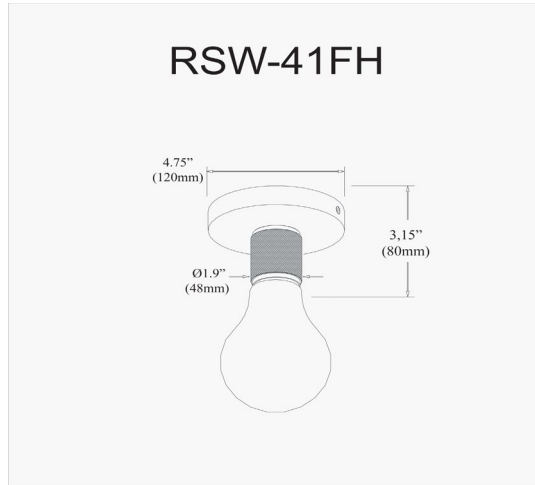

RSW-41FH-MB - Roswell 1LT Flush Mount, MB

1 Light Matte Black Flush Mount

Height	3.25"
Width/Length	4.75"
Depth	4.75"
Weight	0.75 lbs

Body Material	Metal
Finish/Color	Black
Type of Finish	Painted

Light Qty	1
Light Base	E26
Light Max Watt	60
Light Inc	No

Dimmable	Dimmable
LED Compatible	LED Compatible
Total Wattage	60W

Rated For	Damp Location
Voltage	120V

Approval	cUL or equivalent
Warranty	1 Year Limited
Install Position	Ceiling

Date:	Notes:
Fixture Type:	
Job Name:	