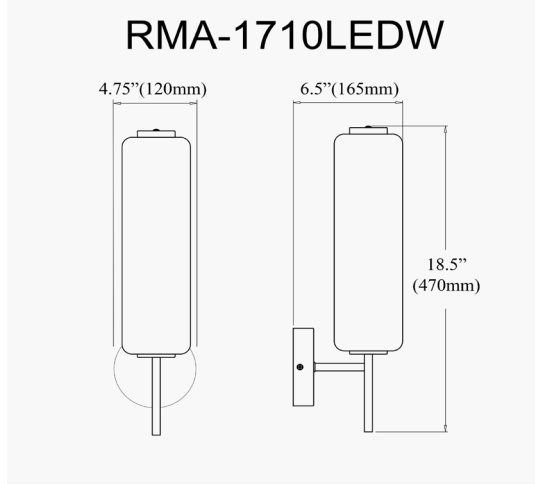

RMA-1710LEDW-MB - Ramona 10W Wall Sconce, MB w/ CLR Fluted Glass

10W LED Wall Sconce, Matte Black with Clear Fluted Glass

Height	18.5"
Width/Length	4.75"
Depth	6.5"
Weight	3 lbs

Body Material	Glass
Finish/Color	Clear
Type of Finish	Ribbed

Light Qty	1
Light Base	LED
Light Max Watt	10
Light Inc	Yes
Light Lumens	1030(Initial) 490(Delivered)
Light CRI	90+
Light CCT	3000K
Light Life	30000 Hours

Dimmable	Dimmable
LED Compatible	Integrated LED
Total Wattage	10W

Second Material	Metal
Second Finish/Color	Matte Black
Second Type of Finish	Painted

Rated For	Damp Location
Voltage	120V

Approval	cUL or equivalent
Warranty	3 Years Limited
Install Position	Wall

Date:	Notes:
Fixture Type:	
Job Name:	