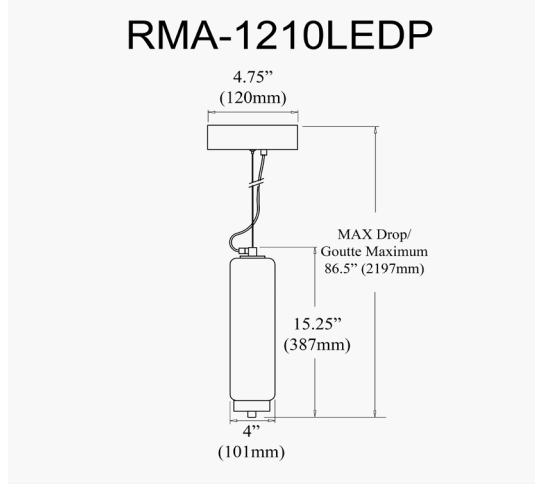

# RMA-1210LEDP-MB - Ramona 18W Pendant, MB w/ CLR Fluted Glass

10W LED Pendant, Matte Black with Clear Fluted Glass

<b>Height</b>	12.5"
<b>Width/Length</b>	4.75"
<b>Depth</b>	4.75"
<b>Weight</b>	4 lbs

<b>Body Material</b>	Glass
<b>Finish/Color</b>	Clear
<b>Type of Finish</b>	Ribbed

<b>Light Qty</b>	1
<b>Light Base</b>	LED
<b>Light Max Watt</b>	10
<b>Light Inc</b>	Yes
<b>Light Lumens</b>	1030(Initial) 490(Delivered)
<b>Light CRI</b>	90+
<b>Light CCT</b>	3000K
<b>Light Life</b>	30000 Hours

<b>Dimmable</b>	Dimmable
<b>LED Compatible</b>	Integrated LED
<b>Total Wattage</b>	10W

<b>Second Material</b>	Metal
<b>Second Finish/Color</b>	Matte Black
<b>Second Type of Finish</b>	Painted

<b>Rated For</b>	Damp Location
<b>Voltage</b>	120V