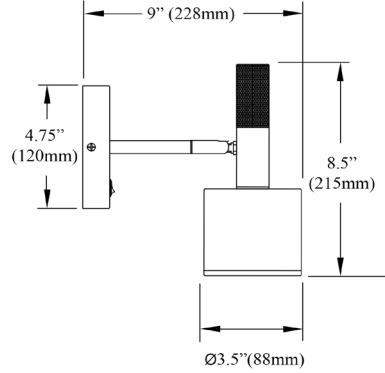

RHS-1W-MB - Rhoswen 1LT Wall Sconce, MB w/ FR Diffuser

1 Light Wall Satin Chrome Matte Black with Frosted Diffuser

RHS-1W

Height	8.5"
Width/Length	4.75"
Depth	9"
Weight	2 lbs
Body Material	Metal
Finish/Color	Matte Black
Type of Finish	Painted
Light Qty	1
Light Base	GU10
Light Max Watt	7
Light Inc	No

Dimmable	Dimmable
LED Compatible	LED Compatible
Total Wattage	7W

Rated For	Damp
Voltage	120V
Approval	cUL or equivalent
Warranty	1 Year Limited
Install Position	Wall

Date:	Notes:
Fixture Type:	
Job Name:	