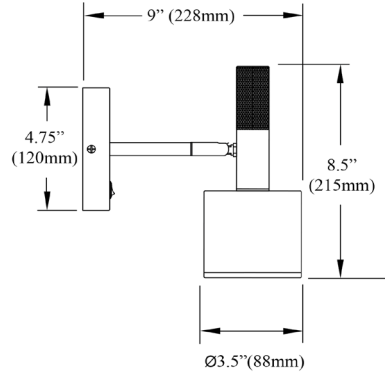

# RHS-1W-AGB - Rhoswen 1LT Wall Sconce, AGB w/ FR Diffuser

1 Light Halogen Wall Satin Chrome Aged Brass with Frosted Diffuser

RHS-1W

|                     |       |
|---------------------|-------|
| <b>Height</b>       | 8.5"  |
| <b>Width/Length</b> | 4.75" |
| <b>Depth</b>        | 9"    |
| <b>Weight</b>       | 2 lbs |

|                       |      |
|-----------------------|------|
| <b>Light Qty</b>      | 1    |
| <b>Light Base</b>     | GU10 |
| <b>Light Max Watt</b> | 7    |
| <b>Light Inc</b>      | No   |

|                       |                |
|-----------------------|----------------|
| <b>Dimmable</b>       | Dimmable       |
| <b>LED Compatible</b> | LED Compatible |
| <b>Total Wattage</b>  | 7W             |