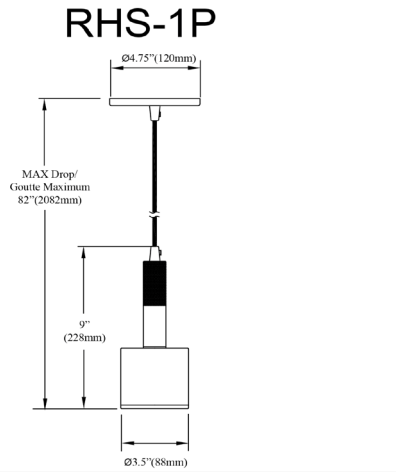

RHS-1P-MB - Rhoswen 1LT Pendant, MB w/ FR Diffuser

1 Light Pendant Matte Black with Frosted Diffuser

Height	9"
Width/Length	3.5"
Depth	3.5"
Weight	2 lbs

Body Material	Metal
Finish/Color	Matte Black
Type of Finish	Painted

Light Qty	1
Light Base	GU10
Light Max Watt	7
Light Inc	No

Dimmable	Dimmable
LED Compatible	LED Compatible
Total Wattage	7W

Rated For	Damp
Voltage	120V

Approval	cUL or equivalent
Warranty	1 Year Limited
Install Position	Ceiling