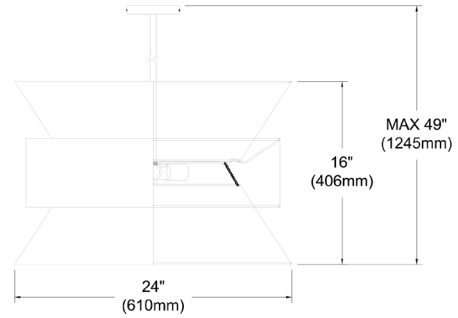

QUA-244P-WH-GRY - Questa 4LT Incandescent Pendant, PC w/ WH GRY Shade

4 Light Incandescent Pendant Polished Chrome with White Grey Shade

QUA-244P

Height	16"
Width/Length	24"
Depth	24"
Weight	5 lbs

Body Material	Fabric
Finish/Color	White

Light Qty	4
Light Base	E26
Light Max Watt	60
Light Inc	No

Dimmable	Dimmable
LED Compatible	LED Compatible
Total Wattage	240W

Second Material	Metal
Second Finish/Color	Polished Chrome
Second Type of Finish	Electroplated

Rated For	Dry Location
Voltage	120V

Approval	cUL or equivalent
Warranty	1 Year Limited
Install Position	Ceiling

Extension Length	39 (8+11+20)
-------------------------	--------------

Date:	Notes:
Fixture Type:	
Job Name:	