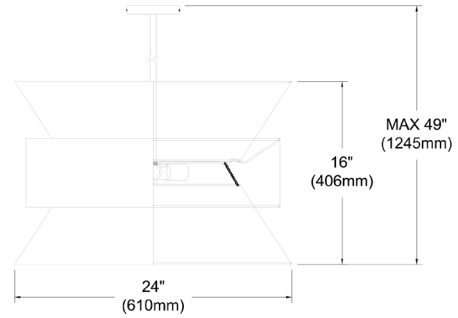

QUA-244P-BK-WH - Questa 4LT Incandescent Pendant, MB w/ BK & WH Shade

4 Light Incandescent Pendant Matte Black with Black & White Shade

QUA-244P

Height	16"
Width/Length	24"
Depth	24"
Weight	5 lbs

Body Material	Fabric
Finish/Color	Black

Light Qty	4
Light Base	E26
Light Max Watt	60
Light Inc	No

Dimmable	Dimmable
LED Compatible	LED Compatible
Total Wattage	240W

Second Material	Metal
Second Finish/Color	Matte Black
Second Type of Finish	Painted

Rated For	Dry Location
Voltage	120V

Approval	cUL or equivalent
Warranty	1 Year Limited
Install Position	Ceiling

Extension Length	39 (8+11+20)
-------------------------	--------------

Date:	Notes:
Fixture Type:	
Job Name:	