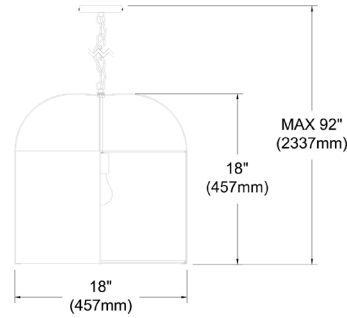

QCY-181P-BK-WH - Quincy 1LT Incandescent Pendant, BK w/ WH Shade

1 Light Incandescent Pendant Black with White Shade

QCY-181P

Height	16.5"
Width/Length	18"
Depth	18"
Weight	6 lbs

Body Material	Fabric
Finish/Color	White

Rated For	Dry Location
Voltage	120V

Approval	cUL or equivalent
Warranty	1 Year Limited
Install Position	Ceiling

Extension Length	72
-------------------------	----

Date:	Notes:
Fixture Type:	
Job Name:	

Lighting | LED | Shades | Custom Designs