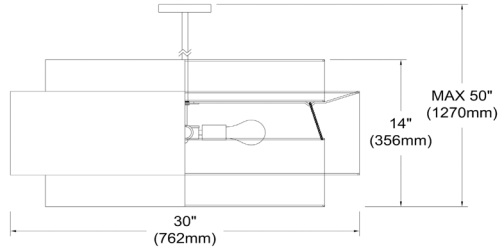

# PYA-304C-MB-BK - Priya 4LT Incandescent Chandelier, MB w/ BK Shade

4 Light Incandescent Chandelier, Matte Black with Black Shade

PYA-304C

<b>Height</b>	14"
<b>Width/Length</b>	30"
<b>Depth</b>	30"
<b>Weight</b>	10 lbs
<b>Body Material</b>	Fabric
<b>Finish/Color</b>	Black
<b>Type of Finish</b>	Satin
<b>Light Qty</b>	4
<b>Light Base</b>	E26
<b>Light Max Watt</b>	60
<b>Light Inc</b>	No

<b>Dimmable</b>	Dimmable
<b>LED Compatible</b>	LED Compatible
<b>Total Wattage</b>	240W
<b>Second Material</b>	Metal
<b>Second Finish/Color</b>	White
<b>Second Type of Finish</b>	Painted
<b>Rated For</b>	Dry Location
<b>Voltage</b>	120V
<b>Approval</b>	cUL or equivalent
<b>Warranty</b>	1 Year Limited
<b>Install Position</b>	Ceiling
<b>Extension Length</b>	39 (8+11+20)