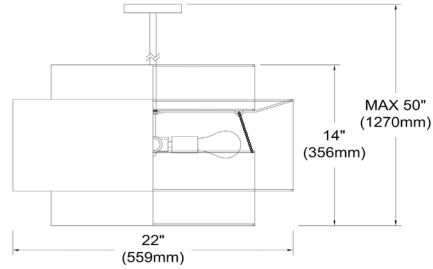

# PYA-224C-MB-BW - Priya 4LT Incandescent Chandelier, MB w/ BK&WH Shade

4 Light Incandescent Chandelier, Matte Black with Black / White Shade

PYA-224C

|                       |        |
|-----------------------|--------|
| <b>Height</b>         | 14"    |
| <b>Width/Length</b>   | 22"    |
| <b>Depth</b>          | 22"    |
| <b>Weight</b>         | 6 lbs  |
| <b>Body Material</b>  | Fabric |
| <b>Finish/Color</b>   | Black  |
| <b>Type of Finish</b> | Satin  |
| <b>Light Qty</b>      | 4      |
| <b>Light Base</b>     | E26    |
| <b>Light Max Watt</b> | 60     |
| <b>Light Inc</b>      | No     |
|                       |        |
|                       |        |
|                       |        |

|                              |                   |
|------------------------------|-------------------|
| <b>Dimmable</b>              | Dimmable          |
| <b>LED Compatible</b>        | LED Compatible    |
| <b>Total Wattage</b>         | 240W              |
| <b>Second Material</b>       | Metal             |
| <b>Second Finish/Color</b>   | White             |
| <b>Second Type of Finish</b> | Painted           |
| <b>Rated For</b>             | Dry Location      |
| <b>Voltage</b>               | 120V              |
| <b>Approval</b>              | cUL or equivalent |
| <b>Warranty</b>              | 1 Year Limited    |
| <b>Install Position</b>      | Ceiling           |
| <b>Extension Length</b>      | 39 (8+11+20)      |