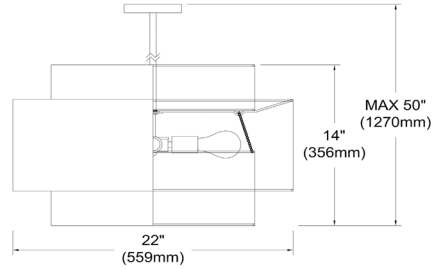

# PYA-224C-MB-BK - Priya 4LT Incandescent Chandelier, MB w/ BK Shade

4 Light Incandescent Chandelier, Matte Black with Black Shade

PYA-224C

<b>Height</b>	14"
<b>Width/Length</b>	22"
<b>Depth</b>	22"
<b>Weight</b>	6 lbs
<b>Body Material</b>	Fabric
<b>Finish/Color</b>	Black
<b>Type of Finish</b>	Satin
<b>Light Qty</b>	4
<b>Light Base</b>	E26
<b>Light Max Watt</b>	60
<b>Light Inc</b>	No

<b>Approval</b>	cUL or equivalent
<b>Warranty</b>	1 Year Limited
<b>Install Position</b>	Ceiling

<b>Extension Length</b>	39 (8+11+20)
-------------------------	--------------

Date:	Notes:
Fixture Type:	
Job Name:	