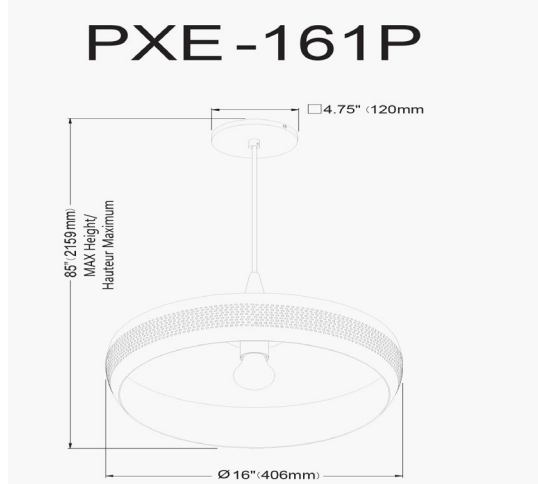

PXE-161P-AGB - Pixie 1LT Incandescent Pendant, Painted Aged Brass

1 Light Incandescent Pendant, Painted Aged Brass

Height	12"
Width/Length	16"
Depth	16"
Weight	3 lbs

Body Material	Metal
Finish/Color	Aged Brass
Type of Finish	Painted

Light Qty	1
Light Base	E26
Light Max Watt	60
Light Inc	No

Dimmable	Dimmable
LED Compatible	LED Compatible
Total Wattage	60W

Rated For	Damp Location
Voltage	120V

Approval	cUL or equivalent
Warranty	1 Year Limited
Install Position	Ceiling