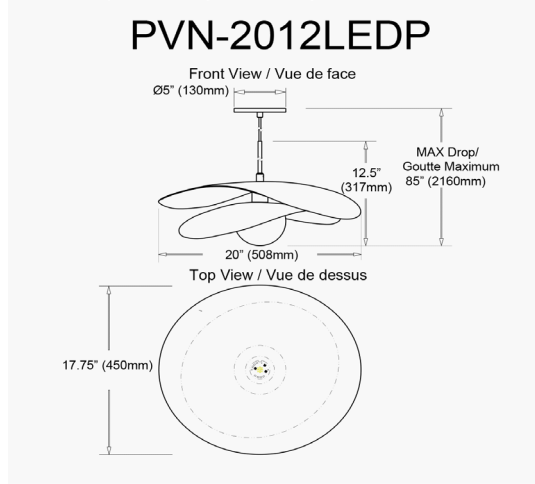

PVN-2012LEDP-MB - Paven 12W Pendant, MB w/ WH Opal Glass

12W LED Paven Pendant Matte Black

Height	12"
Width/Length	20"
Depth	20"
Weight	4 lbs

Body Material	Metal
Finish/Color	Matte Black
Type of Finish	Painted

Light Qty	1
Light Base	LED
Light Max Watt	12
Light Inc	Yes
Light Lumens	1200(Initial) 720(Delivered)
Light CRI	90+
Light CCT	3000K
Light Life	30000 Hours

Dimmable	Dimmable
LED Compatible	Integrated LED
Total Wattage	12W

Rated For	Damp Location
Voltage	120V

Approval	cUL or equivalent
Warranty	3 Years Limited

Install Position	Ceiling
-------------------------	---------

Extension Length	72
-------------------------	----

Date:	Notes:
Fixture Type:	
Job Name:	