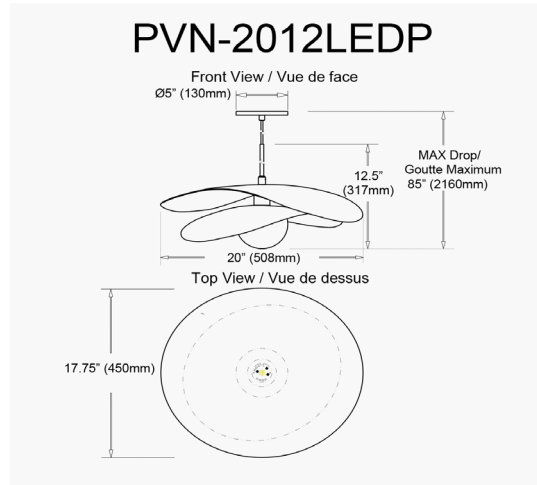

PVN-2012LEDP-AGB - Paven 12W Pendant, AGB w/ WH Opal Glass

12W LED Paven Pendant Aged Brass

Height	12"
Width/Length	20"
Depth	20"
Weight	4 lbs

Body Material	Metal
Finish/Color	Aged Brass
Type of Finish	Electroplated

Light Qty	1
Light Base	LED
Light Max Watt	12
Light Inc	Yes
Light Lumens	1200(Initial) 720(Delivered)
Light CRI	90+
Light CCT	3000K
Light Life	30000 Hours

Dimmable	Dimmable
LED Compatible	Integrated LED
Total Wattage	12W

Rated For	Damp Location
Voltage	120V

Approval	cUL or equivalent
Warranty	3 Years Limited
Install Position	Ceiling

Extension Length	72
-------------------------	----

Date:	Notes:
Fixture Type:	
Job Name:	