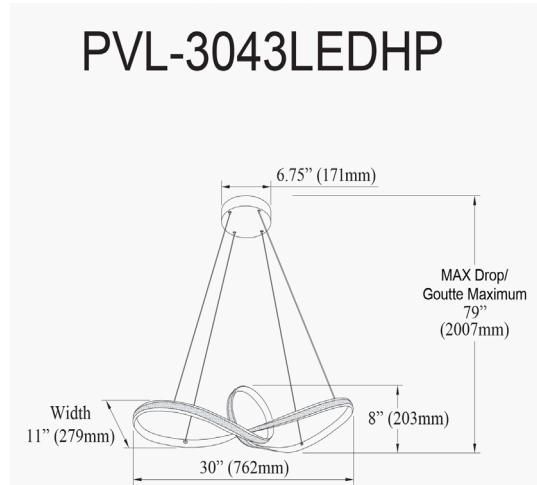

PVL-3043LEDHP-MB - Percival 42W Horizontal Pendant, SB w/ Silicone Diff

43W Horizontal Pendant, Matte Black w/ Silicone Diffuser

Height	8"
Width/Length	30"
Depth	11"
Weight	5.5 lbs

Body Material	Metal
Finish/Color	Matte Black
Type of Finish	Painted

Light Qty	1
Light Base	LED
Light Max Watt	42
Light Inc	Yes
Light Lumens	3010
Light CRI	90+
Light CCT	3000K
Light Life	30000 Hours

Dimmable	Dimmable
LED Compatible	Integrated LED
Total Wattage	42W

Second Material	Silicone
Second Finish/Color	White

Rated For	Damp Location
Voltage	120V

Approval	cUL or equivalent
Warranty	3 Years Limited
Install Position	Ceiling

Extension Length	72
-------------------------	----

Date:	Notes:
Fixture Type:	
Job Name:	