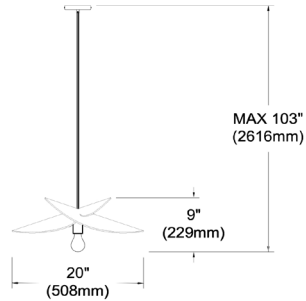

PTE-201P-MB-500 - Pétale 1LT Incandescent Pendant, MB w/ Felt Shade

1 Light Incandescent Pendant, Matte Black w/Felt Shade

PTE-201P-MB-500

Height	9"
Width/Length	20"
Depth	16"
Weight	2 lbs

Body Material	Felt
Finish/Color	Grey
Type of Finish	Fabric

Light Qty	1
Light Base	E26
Light Max Watt	60
Light Inc	No

Dimmable	Dimmable
LED Compatible	LED Compatible
Total Wattage	60W

Second Material	Metal
Second Finish/Color	Matte Black
Second Type of Finish	Painted

Rated For	Dry Location
Voltage	120V

Approval	cUL or equivalent
Warranty	1 Year Limited
Install Position	Ceiling

Extension Length	72
-------------------------	----

Date:	Notes:
Fixture Type:	
Job Name:	

Lighting | LED | Shades | Custom Designs