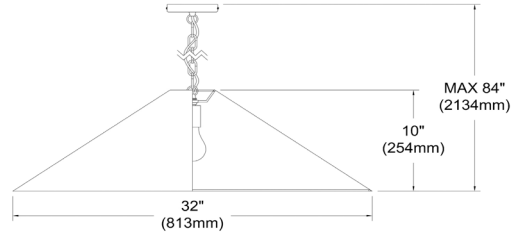

# PSY-L-MW-790 - Presley 1LT Incandescent Pendant, MW w/ WH Shade

1 Light Incandescent Pendant, Matte White with White Shade

PSY-L

<b>Height</b>	10"
<b>Width/Length</b>	32"
<b>Depth</b>	32"
<b>Weight</b>	6 lbs
<b>Body Material</b>	Fabric
<b>Finish/Color</b>	White
<b>Type of Finish</b>	Satin
<b>Light Qty</b>	1
<b>Light Base</b>	E26
<b>Light Max Watt</b>	100
<b>Light Inc</b>	No

<b>Dimmable</b>	Dimmable
<b>LED Compatible</b>	LED Compatible
<b>Total Wattage</b>	100W
<b>Second Material</b>	Metal
<b>Second Finish/Color</b>	Black
<b>Second Type of Finish</b>	Painted
<b>Rated For</b>	Dry Location
<b>Voltage</b>	120V
<b>Approval</b>	cUL or equivalent
<b>Warranty</b>	1 Year Limited
<b>Install Position</b>	Ceiling
<b>Extension Length</b>	72