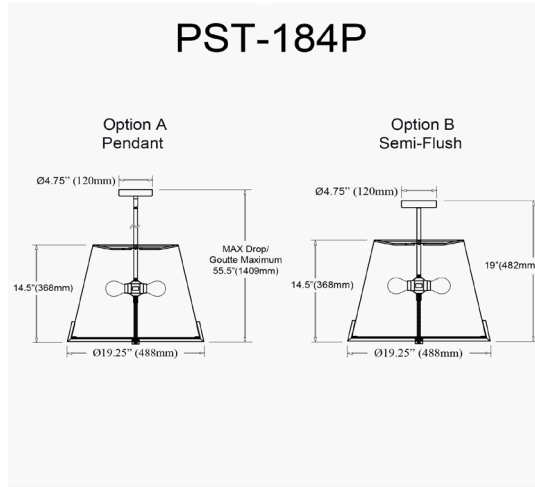

PST-184P-MB-GRY - Preston 4 LT Incandescent Pendant, MB w/ GRY fabric shade

4 Light Incandescent Pendant Matte Black with Grey Fabric shade

Height	14.5"
Width/Length	19.25"
Depth	19.25"
Weight	5 lbs

Body Material	Fabric
Finish/Color	Grey

Light Qty	4
Light Base	E26
Light Max Watt	60
Light Inc	No

Dimmable	Dimmable
LED Compatible	LED Compatible
Total Wattage	240W

Second Material	Metal
Second Finish/Color	Matte Black
Second Type of Finish	Painted

Rated For	Dry Location
Voltage	120V

Approval	cUL or equivalent
Warranty	1 Year Limited
Install Position	Ceiling

Extension Length	39 (8+11+20)
-------------------------	--------------

Date:	Notes:
Fixture Type:	
Job Name:	