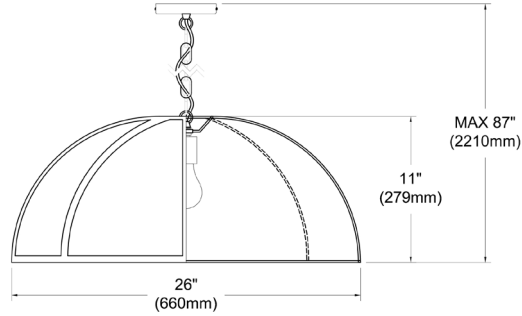

# PSL-261P-AGB-GW - Parasol 1LT Incandescent Pendant, AGB w/ WH Shade

1 Light Incandescent Pendant Aged Brass with White Shade

PSL-261P-AGB-GW

|                     |       |
|---------------------|-------|
| <b>Height</b>       | 11"   |
| <b>Width/Length</b> | 26"   |
| <b>Depth</b>        | 26"   |
| <b>Weight</b>       | 8 lbs |

|                      |        |
|----------------------|--------|
| <b>Body Material</b> | Fabric |
| <b>Finish/Color</b>  | White  |

|                       |     |
|-----------------------|-----|
| <b>Light Qty</b>      | 1   |
| <b>Light Base</b>     | E26 |
| <b>Light Max Watt</b> | 100 |
| <b>Light Inc</b>      | No  |