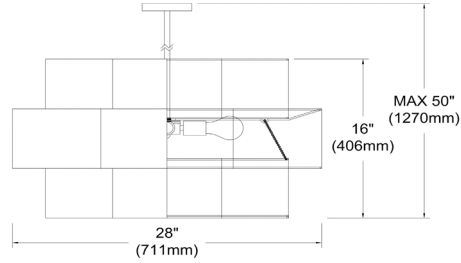

PLX-284C-PC-WH - Phlox 4LT Incan 3-Tier Chandelier, PC w/ White Shade

4 Light Incandescent Chandelier, Polished Chrome with White Shade

PLX-284C

Height	16"
Width/Length	28"
Depth	28"
Weight	10 lbs

Body Material	Fabric
Finish/Color	White
Type of Finish	Fabric

Light Qty	4
Light Base	E26
Light Max Watt	100
Light Inc	No

Dimmable	Dimmable
LED Compatible	LED Compatible
Total Wattage	400W

Second Material	Metal
Second Finish/Color	Polished Chrome
Second Type of Finish	Electroplated

Rated For	Dry Location
Voltage	120V

Approval	cUL or equivalent
Warranty	1 Year Limited

Install Position	Ceiling
-------------------------	---------

Extension Length	39 (8+11+20)
-------------------------	--------------