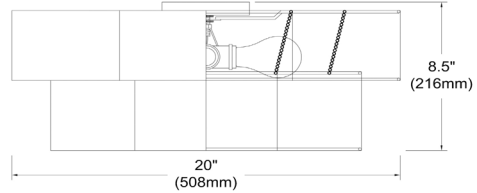

PLX-203FH-PC-WH - Phlox 3LT Incan 2-Tier Flush Mount, PC w/ White Shade

3 Light Incandescent Flush Mount, Polished Chrome with White Shade

PLX-203FH

Height	8.75"
Width/Length	20"
Depth	20"
Weight	5 lbs
Body Material	Fabric
Finish/Color	White
Type of Finish	Fabric
Light Qty	3
Light Base	E26
Light Max Watt	60
Light Inc	No