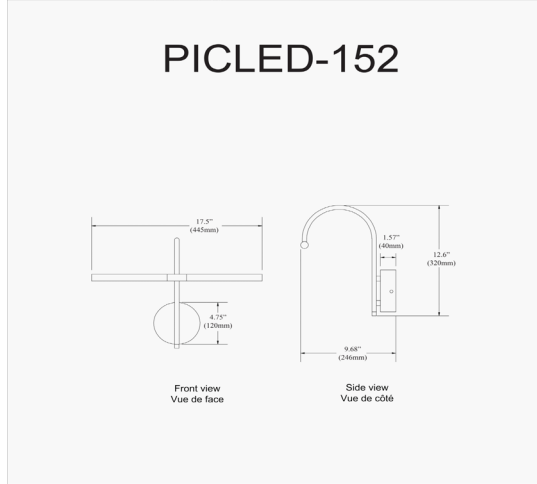

PICLED-152-SC - Display/Exhibit 6W Picture Light, Satin Chrome Finish

6W LED Picture Light Satin Chrome Finish

LED

Height	12.75"
Width/Length	17.5"
Depth	8.5"
Weight	2 lbs

Body Material	Metal
Finish/Color	Satin Chrome
Type of Finish	Electroplated

Light Qty	2
Light Base	LED
Light Max Watt	3
Light Inc	Yes
Light Lumens	250
Light CRI	80+
Light CCT	3000K
Light Life	30000 Hours

Dimmable	Not Dimmable
LED Compatible	Integrated LED
Total Wattage	6W

Rated For	Dry Location
Voltage	120V