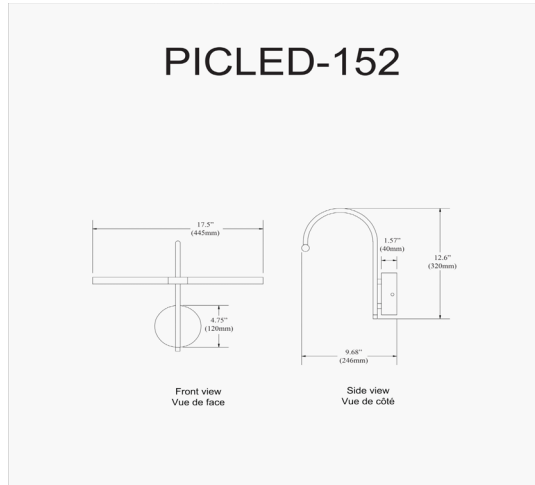

PICLED-152-AGB - Display/Exhibit 6W Picture Light Aged Brass

6W LED Picture Light Aged Brass Finish

LED

Height	12.75"
Width/Length	17.5"
Depth	8.5"
Weight	2 lbs

Body Material	Metal
Finish/Color	Aged Brass
Type of Finish	Electroplated

Light Qty	2
Light Base	LED
Light Max Watt	3
Light Inc	Yes
Light Lumens	250
Light CRI	80+
Light CCT	3000K
Light Life	30000 Hours

Dimmable	Not Dimmable
LED Compatible	Integrated LED
Total Wattage	6W

Rated For	Dry Location
Voltage	120V