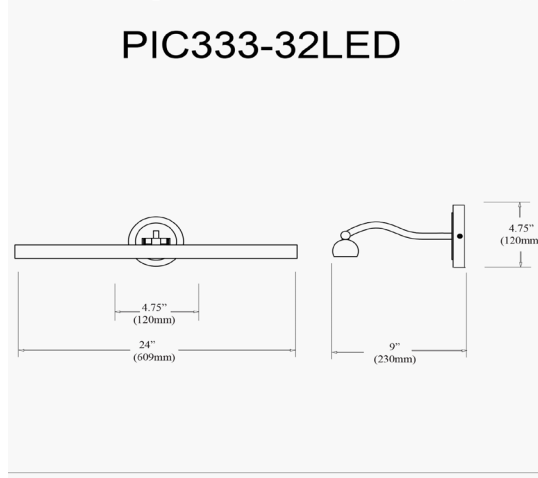

PIC333-32LED-MB - Reina 40W Picture Light, MB

Height	2.75"
Width/Length	32"
Depth	9"
Weight	7 lbs

Body Material	Metal
Finish/Color	Matte Black
Type of Finish	Painted

Light Qty	1
Light Base	AC LED
Light Max Watt	40
Light Inc	Yes
Light Lumens	2800(Initial) 1600(Delivered)
Light CRI	90+
Light CCT	2700K~3000K
Light Life	30000 Hours

Dimmable	Not Dimmable
LED Compatible	Integrated LED
Total Wattage	40W

Second Material	Glass
Second Finish/Color	Frosted

Rated For	Dry
Voltage	120V

Approval	cUL or equivalent
Warranty	3 Year Limited
Install Position	Wall