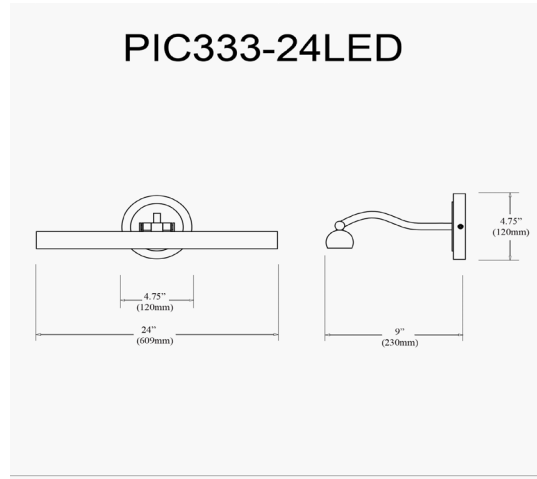

PIC333-24LED-SC - Reina 30W Picture Light, SC

<b>Height</b>	2.75"
<b>Width/Length</b>	24"
<b>Depth</b>	9"
<b>Weight</b>	4 lbs

<b>Body Material</b>	Metal
<b>Finish/Color</b>	Satin Chrome
<b>Type of Finish</b>	Electroplated

<b>Light Qty</b>	1
<b>Light Base</b>	AC LED
<b>Light Max Watt</b>	30
<b>Light Inc</b>	Yes
<b>Light Lumens</b>	2100(Initial) 1200(Delivered)
<b>Light CRI</b>	90+
<b>Light CCT</b>	2700K~3000K
<b>Light Life</b>	30000 Hours

<b>Dimmable</b>	Not Dimmable
<b>LED Compatible</b>	Integrated LED
<b>Total Wattage</b>	30W

<b>Second Material</b>	Glass
<b>Second Finish/Color</b>	Frosted

<b>Rated For</b>	Dry
<b>Voltage</b>	120V

<b>Approval</b>	cUL or equivalent
<b>Warranty</b>	3 Year Limited
<b>Install Position</b>	Wall