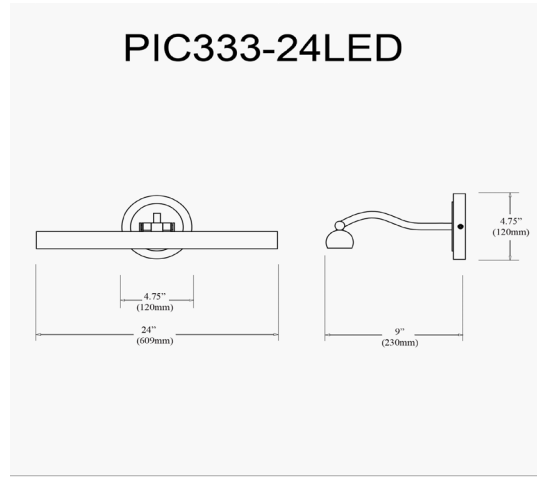

PIC333-24LED-AGB - Reina 30W Picture Light, AGB

Height	2.75"
Width/Length	24"
Depth	9"
Weight	4 lbs

Body Material	Metal
Finish/Color	Aged Brass
Type of Finish	Electroplated

Light Qty	1
Light Base	AC LED
Light Max Watt	30
Light Inc	Yes
Light Lumens	2100(Initial) 1200(Delivered)
Light CRI	90+
Light CCT	2700K~3000K
Light Life	30000 Hours

Dimmable	Not Dimmable
LED Compatible	Integrated LED
Total Wattage	30W

Second Material	Glass
Second Finish/Color	Frosted

Rated For	Dry
Voltage	120V

Approval	cUL or equivalent
Warranty	3 Year Limited
Install Position	Wall