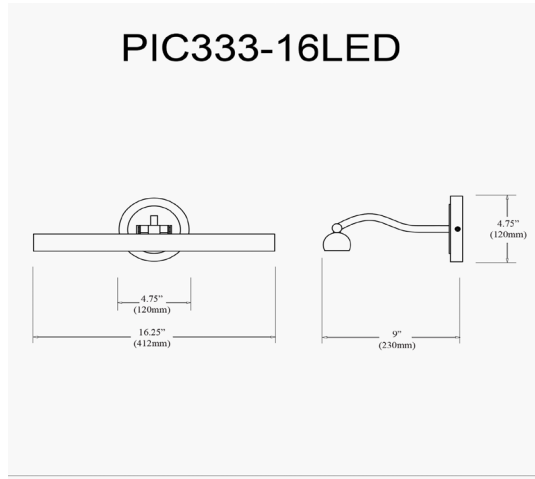

PIC333-16LED-MB - Reina 20W Picture Light, MB

Height	2.75"
Width/Length	16.25"
Depth	9"
Weight	2 lbs

Body Material	Metal
Finish/Color	Matte Black
Type of Finish	Painted

Light Qty	1
Light Base	AC LED
Light Max Watt	20
Light Inc	Yes
Light Lumens	1400(Initial) 800(Delivered)
Light CRI	90+
Light CCT	2700K~3000K
Light Life	30000 Hours

Dimmable	Not Dimmable
LED Compatible	Integrated LED
Total Wattage	20W

Second Material	Glass
Second Finish/Color	Frosted

Rated For	Dry
Voltage	120V

Approval	cUL or equivalent
Warranty	3 Year Limited
Install Position	Wall