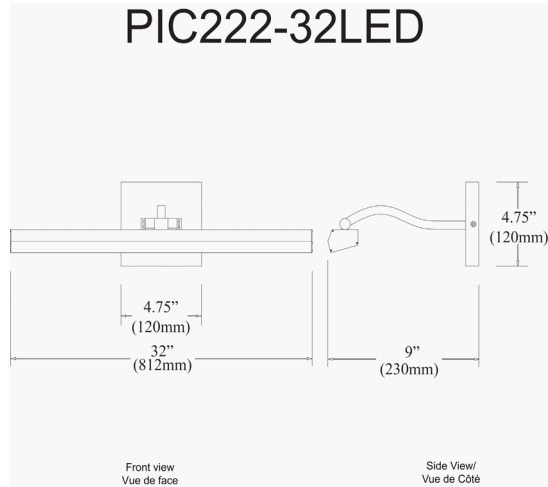

PIC222-32LED-SC - Leonardo 40W Picture Light, SC w/ Frosted Glass

40W 32" Picture Light, Satin Chrome with Frosted Glass Diffuser

LED

Height	2.75"
Width/Length	32"
Depth	9"
Weight	7 lbs

Body Material	Metal
Finish/Color	Satin Chrome
Type of Finish	Electroplated

Light Qty	4
Light Base	LED
Light Max Watt	10
Light Inc	Yes
Light Lumens	2800
Light CRI	90+
Light CCT	2700K~3500K
Light Life	30000 Hours

Dimmable	Dimmable
LED Compatible	Integrated LED
Total Wattage	40W