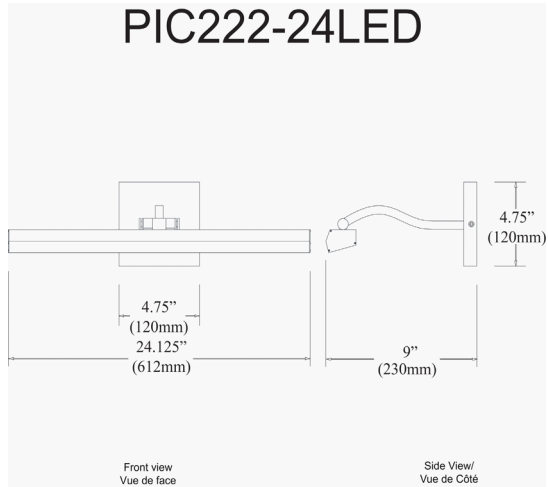

PIC222-24LED-SC - Leonardo 30W Picture Light, SC w/ Frosted Glass

30W 24" Picture Light, Satin Chrome with Frosted Glass Diffuser

LED

Height	2.75"
Width/Length	24"
Depth	9"
Weight	4 lbs

Body Material	Metal
Finish/Color	Satin Chrome
Type of Finish	Electroplated

Light Qty	3
Light Base	LED
Light Max Watt	10
Light Inc	Yes
Light Lumens	2100
Light CRI	90+
Light CCT	2700K~3500K
Light Life	30000 Hours

Dimmable	Dimmable
LED Compatible	Integrated LED
Total Wattage	30W