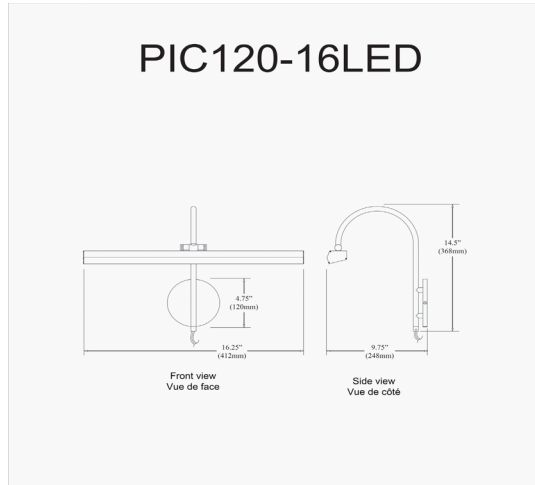

PIC120-16LED-PC - Display/Exhibit 20W Picture Light, Polished Chrome Finish

24W Picture Light Polished Chrome Finish

LED

Height	14.5"
Width/Length	16.25"
Depth	9.75"
Weight	2 lbs

Body Material	Metal
Finish/Color	Polished Chrome
Type of Finish	Electroplated

Light Qty	2
Light Base	LED
Light Max Watt	12
Light Inc	Yes
Light Lumens	576
Light CRI	90+
Light CCT	3500K
Light Life	30000 Hours

Dimmable	Dimmable
LED Compatible	Integrated LED
Total Wattage	20W

Rated For	Dry Location
Voltage	120V