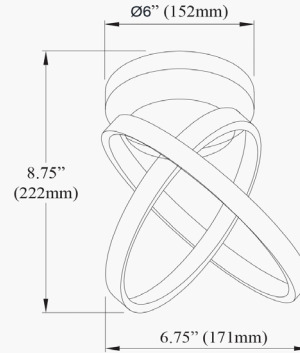

PHO-716LEDSF-MB - Philo 20W Semi-Flush, MB w/ WH Silicone Diff

20W Semi-Flush, Matte Black w/ White Silicone Diffuser

PHO-716LEDSF

Height	8.75"
Width/Length	6.75"
Depth	6.75"
Weight	3 lbs

Body Material	Metal
Finish/Color	Matte Black
Type of Finish	Painted