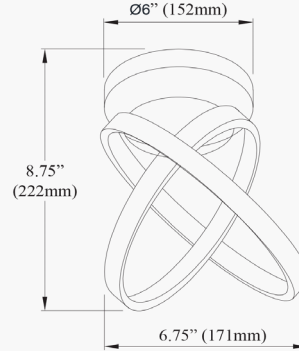

PHO-716LEDSF-AGB - Philo 20W Semi-Flush, AGB w/ WH Silicone Diff

20W Semi-Flush, Aged Brass w/ White Silicone Diffuser

PHO-716LEDSF

Height	8.75"
Width/Length	6.75"
Depth	6.75"
Weight	3 lbs

Body Material	Metal
Finish/Color	Aged Brass
Type of Finish	Electroplated