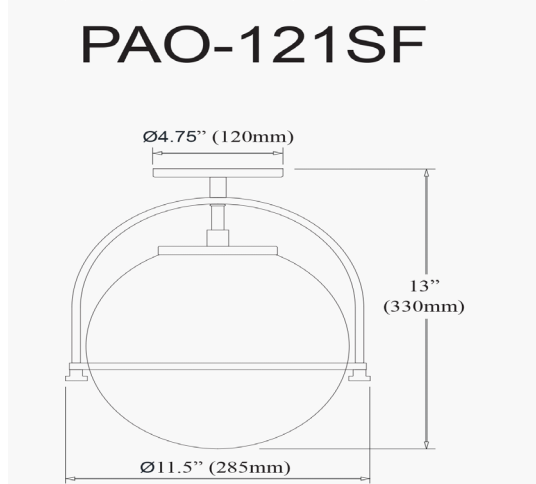

PAO-121SF-MB - Paola 1LT Incandescent Semi-Flush, MB w/ WH Opal Glass

1 Light Incandescent Semi-Flush Matte Black with White Opal Glass

Height	13"
Width/Length	11.5"
Depth	11.5"
Weight	3 lbs

Body Material	Metal
Finish/Color	Matte Black
Type of Finish	Painted

Light Qty	1
Light Base	E26
Light Max Watt	60
Light Inc	No

Dimmable	Dimmable
LED Compatible	LED Compatible
Total Wattage	60W

Second Material	Glass
Second Finish/Color	White
Second Type of Finish	Opal

Rated For	Damp Location
Voltage	120V