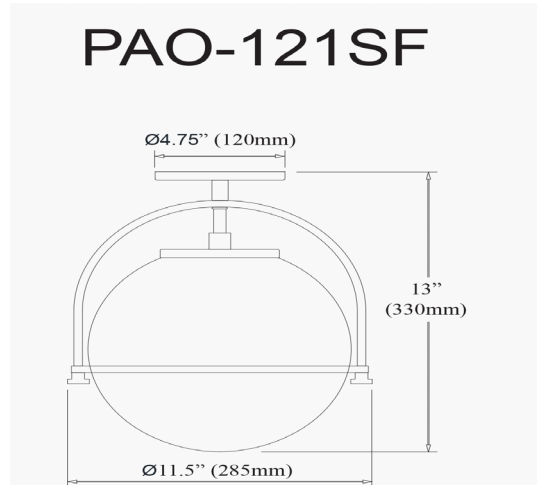

PAO-121SF-AGB - Paola 1LT Incandescent Semi-Flush, AGB w/ WH Opal Glass

1 Light Incandescent Semi-Flush Aged Brass with White Opal Glass

Height	13"
Width/Length	11.5"
Depth	11.5"
Weight	3 lbs
Body Material	Metal
Finish/Color	Aged Brass
Type of Finish	Electroplated
Light Qty	1
Light Base	E26
Light Max Watt	60
Light Inc	No

Dimmable	Dimmable
LED Compatible	LED Compatible
Total Wattage	60W
Second Material	Glass
Second Finish/Color	White
Second Type of Finish	Opal
Rated For	Damp Location
Voltage	120V
Approval	cUL or equivalent
Warranty	1 Year Limited
Install Position	Ceiling